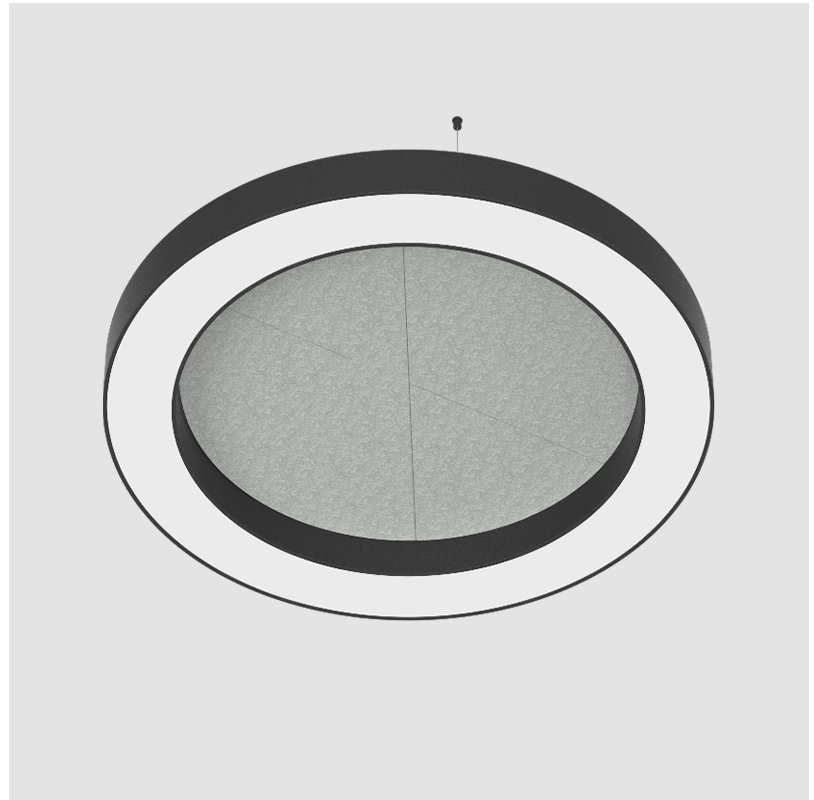

GENERAL

Series: Glorious Acoustic
Partner: Prolicht
Division: Architectural
Installation: Suspension
Product Type: Acoustic
Mounting Location: Ceiling
Light Distribution: Direct

PHYSICAL

Shape: Round
Diameter (mm): 1250
Diameter (in): 49 3/16
Width (mm): 120
Width (in): 4 3/4
Diffuser: [PMMA - Opal / Micro-Prism](#)
Fixture Finish: [SSR / BKV / CWI / CRY / HAB / UFT / ITA / RUA / FTG / MYG / LOD / PUS / FRO / FUP / KIA / POP / BLS / SPG / MEY / GOH / CHC / COM / ABZ / JAG / OBR / MOS / ROR](#)
Acoustic Finish: [SFW / CYW / SEE / SYN / MTS / PMB / TTN / CYB / STO / DPE / BES / SHB / ARE / ANE / VRD / CRF](#)
Fixture Material: Aluminum
Primary Material: Acoustic
Cable Details: [2000mm / 78 3/4" or 6000mm / 236 1/4" Transparent Cable](#)

ELECTRICAL

Lamp Type: LED (Zhaga Standard)
Input Wattage (W): 58.7
Total Output Wattage (W): 53.7
Dimming: [Non-Dimmable](#)
Driver Included: Yes
Driver Location: Integrated
Driver Type: Constant Current - Universal
Driver Class: Class 2
Input Voltage (V): 120 - 277

LED

Color Temperature (°K): [2700 / 3000 / 3500 / 4000](#)
Max. Delivered Lumen (lm): [4979 / 5153 / 6051 / 5239](#)
Nominal Lumen (lm): [7660 / 7928 / 9309 / 8060](#)
CRI: >90 CRI
Lamp Life (hrs): 50000

OPTICAL

RATINGS AND CERTIFICATIONS

Certified By: CSA Certified to UL and CSA Standards
IP rating: IP20