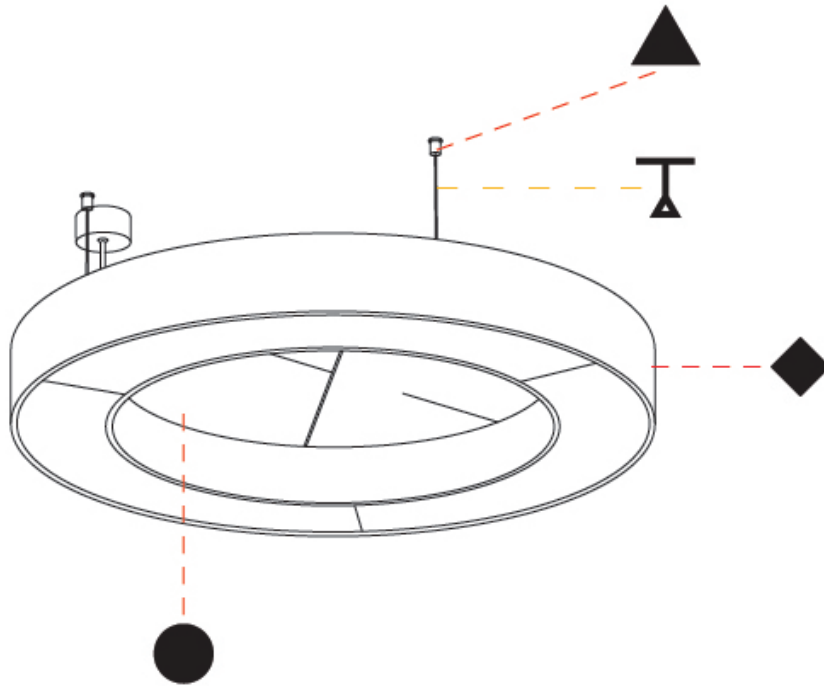

GLORIOUS ACOUSTIC SUSPENSION

A300719-

PROJECT

TYPE

SPECIFIER

QUANTITY

DATE

A