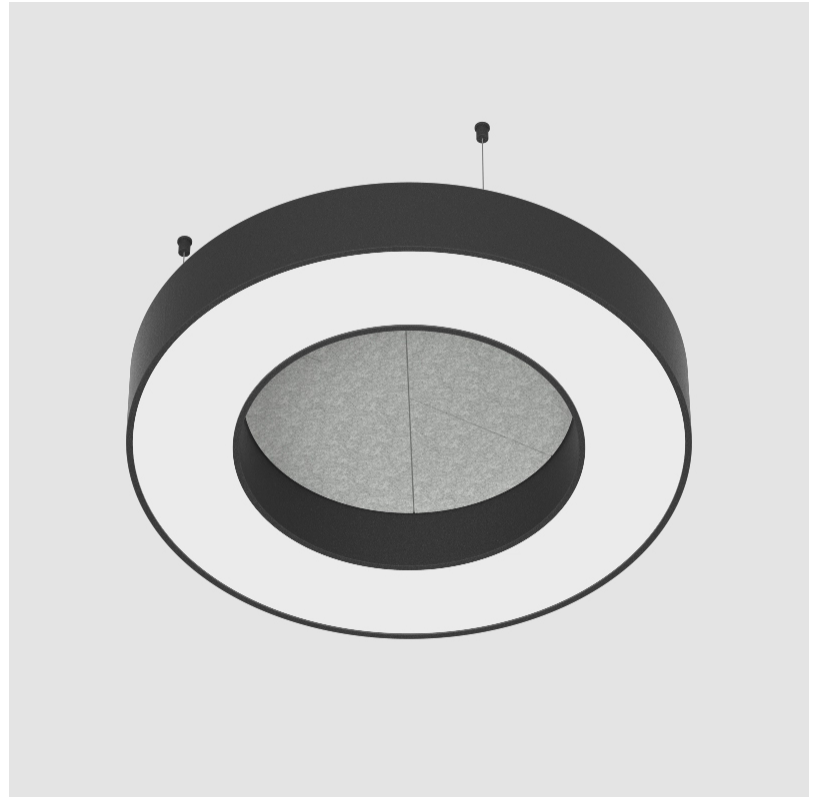

GENERAL

Series: Glorious Acoustic
Partner: Prolicht
Division: Architectural
Installation: Suspension
Product Type: Acoustic
Mounting Location: Ceiling
Light Distribution: Direct

PHYSICAL

Shape: Round
Diameter (mm): 750
Diameter (in): 29 1/2"
Width (mm): 120
Width (in): 4 3/4"
Diffuser: PMMA - Opal / Micro-Prism
Fixture Finish: SSR / BKV / CWI / CRY / HAB / UFT / ITA / RUA / FTG / MYG / LOD / PUS / FRO / FUP / KIA / POP / BLS / SPG / MEY / GOH / CHC / COM / ABZ / JAG / OBR / MOS / ROR
Acoustic Finish: SFW / CYW / SEE / SYN / MTS / PMB / TTN / CYB / STO / DPE / BES / SHB / ARE / ANE / VRD / CRF
Fixture Material: Aluminum
Primary Material: Acoustic
Cable Details: 2000mm / 78 3/4" or 6000mm / 236 1/4" Transparent Cable

ELECTRICAL

Lamp Type: LED (Zhaga Standard)
Input Wattage (W): 29.4
Total Output Wattage (W): 26.3
Dimming: Tri-Mode (Non-Dimming and Phase Dimming (120Vac only) and 0-10V Dimming)
Driver Included: Yes
Driver Location: Integrated
Driver Type: Constant Current - Universal
Driver Class: Class 2
Input Voltage (V): 120 - 277

LED

Color Temperature (°K): 2700 / 3000 / 3500 / 4000
Max. Delivered Lumen (lm): 2489 / 2577 / 3025 / 2620
Nominal Lumen (lm): 3830 / 3964 / 4655 / 4030
CRI: >90 CRI
Lamp Life (hrs): 50000

OPTICAL

RATINGS AND CERTIFICATIONS

Certified By: CSA Certified to UL and CSA Standards
IP rating: IP20