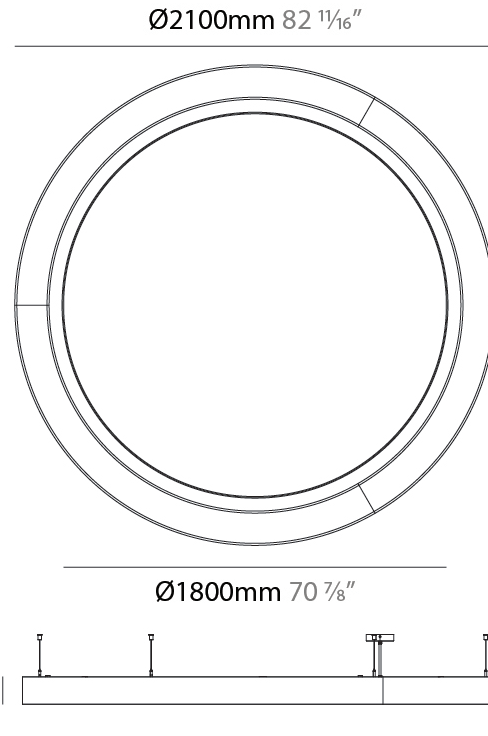

GENERAL

Series: Glorious Acoustic
Partner: Prolicht
Division: Architectural
Installation: Suspension
Product Type: Acoustic
Mounting Location: Ceiling
Light Distribution: Direct

PHYSICAL

Shape: Round
Length (mm): 2100
Length (in): 82 11/16
Width (mm): 120
Width (in): 4 3/4
Diffuser: [PMMA - Opal / Micro-Prism](#)
Fixture Finish: [SSR / BKV / CWI / CRY / HAB / UFT / ITA / RUA / FTG / MYG / LOD / PUS / FRO / FUP / KIA / POP / BLS / SPG / MEY / GOH / CHC / COM / ABZ / JAG / OBR / MOS / ROR](#)
Acoustic Finish: [SFW / CYW / SEE / SYN / MTS / PMB / TTN / CYB / STO / DPE / BES / SHB / ARE / ANE / VRD / CRF](#)
Fixture Material: Aluminum
Primary Material: Acoustic
Cable Details: [2000mm / 78 3/4" or 6000mm / 236 1/4" Transparent Cable](#)

ELECTRICAL

Lamp Type: LED (Zhaga Standard)
Input Wattage (W): 105
Total Output Wattage (W): 84 / 67.2 (3500K)
Dimming: [Phase Dimming / 0-10V Dimming / Matter Dimming](#)
Driver Included: Yes
Driver Location: Integrated
Driver Type: Constant Current - Universal
Driver Class: Class 2
Input Voltage (V): 120 - 277
Constant Current (MA): 350 / 700 (3500K)

LED

[Color Temperature (°K): 2700 / 3000 / 3500 / 4000](#)
Nominal Lumen (lm): Max 10,240
CRI: >90 CRI
Lamp Life (hrs): 50000

OPTICAL

RATINGS AND CERTIFICATIONS

Certified By: CSA Certified to UL and CSA Standards
IP rating: IP20