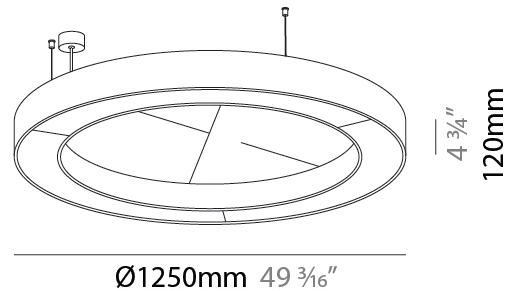

GENERAL

Series: Glorious Acoustic
Partner: Prolicht
Division: Architectural
Installation: Suspension
Product Type: Acoustic
Mounting Location: Ceiling
Light Distribution: Direct

PHYSICAL

Shape: Round
Diameter (mm): 1250
Diameter (in): 49 3/16
Width (mm): 120
Width (in): 4 3/4
Diffuser: [PMMA - Opal / Micro-Prism](#)
Fixture Finish: [SSR / BKV / CWI / CRY / HAB / UFT / ITA / RUA / FTG / MYG / LOD / PUS / FRO / FUP / KIA / POP / BLS / SPG / MEY / GOH / CHC / COM / ABZ / JAG / OBR / MOS / ROR](#)
Acoustic Finish: [SFW / CYW / SEE / SYN / MTS / PMB / TTN / CYB / STO / DPE / BES / SHB / ARE / ANE / VRD / CRF](#)
Fixture Material: Aluminum
Primary Material: Acoustic
Cable Details: [2000mm / 78 3/4" or 6000mm / 236 1/4" Transparent Cable](#)

ELECTRICAL

Lamp Type: LED (Zhaga Standard)
Input Wattage (W): 58.7
Total Output Wattage (W): 53.7
Dimming: [Non-Dimmable](#)
Driver Included: Yes
Driver Location: Integrated
Driver Type: Constant Current - Universal
Driver Class: Class 2
Input Voltage (V): 120 - 277

LED

Color Temperature (°K): [2700 / 3000 / 3500 / 4000](#)
Max. Delivered Lumen (lm): [4979 / 5153 / 6051 / 5239](#)
Nominal Lumen (lm): [7660 / 7928 / 9309 / 8060](#)
CRI: >90 CRI
Lamp Life (hrs): 50000

OPTICAL

RATINGS AND CERTIFICATIONS

Certified By: CSA Certified to UL and CSA Standards
IP rating: IP20