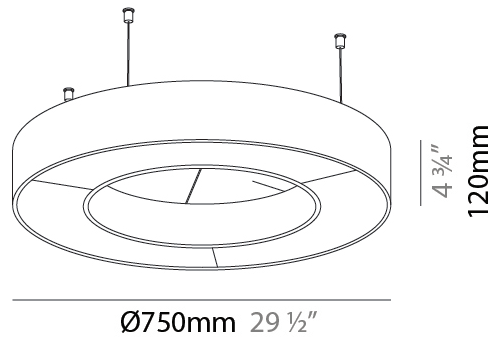

GENERAL

Series: Glorious Acoustic
Partner: Prolicht
Division: Architectural
Installation: Suspension
Product Type: Acoustic
Mounting Location: Ceiling
Light Distribution: Direct

PHYSICAL

Shape: Round
Diameter (mm): 750
Diameter (in): 29 1/2"
Width (mm): 120
Width (in): 4 3/4"
Diffuser: PMMA - Opal / Micro-Prism
Fixture Finish: SSR / BKV / CWI / CRY / HAB / UFT / ITA / RUA / FTG / MYG / LOD / PUS / FRO / FUP / KIA / POP / BLS / SPG / MEY / GOH / CHC / COM / ABZ / JAG / OBR / MOS / ROR
Acoustic Finish: SFW / CYW / SEE / SYN / MTS / PMB / TTN / CYB / STO / DPE / BES / SHB / ARE / ANE / VRD / CRF
Fixture Material: Aluminum
Primary Material: Acoustic
Cable Details: 2000mm / 78 3/4" or 6000mm / 236 1/4" Transparent Cable

ELECTRICAL

Lamp Type: LED (Zhaga Standard)
Input Wattage (W): 29.4
Total Output Wattage (W): 26.3
Dimming: Tri-Mode (Non-Dimming and Phase Dimming (120Vac only) and 0-10V Dimming)
Driver Included: Yes
Driver Location: Integrated
Driver Type: Constant Current - Universal
Driver Class: Class 2
Input Voltage (V): 120 - 277

LED

Color Temperature (°K): 2700 / 3000 / 3500 / 4000
Max. Delivered Lumen (lm): 2489 / 2577 / 3025 / 2620
Nominal Lumen (lm): 3830 / 3964 / 4655 / 4030
CRI: >90 CRI
Lamp Life (hrs): 50000

OPTICAL

RATINGS AND CERTIFICATIONS

Certified By: CSA Certified to UL and CSA Standards
IP rating: IP20